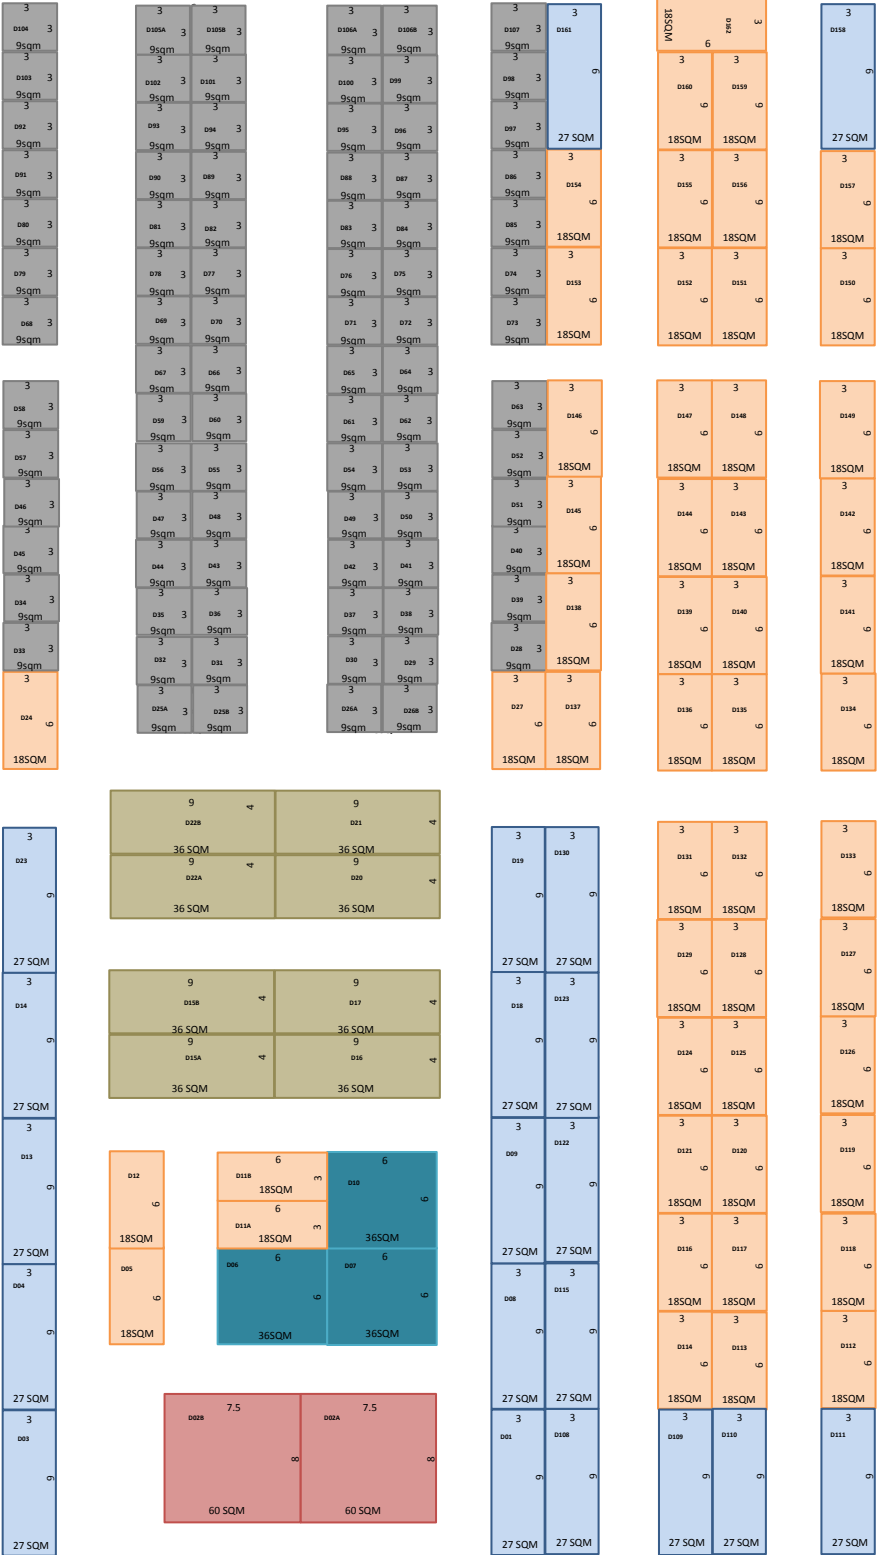

Hall 4 Grid (HANGER)

ENTRANCE / EXIT

NOTE:

- > Halls are not specifically marked for any category
- > There are NO pillars in Halls
- > All the halls are provided with AC