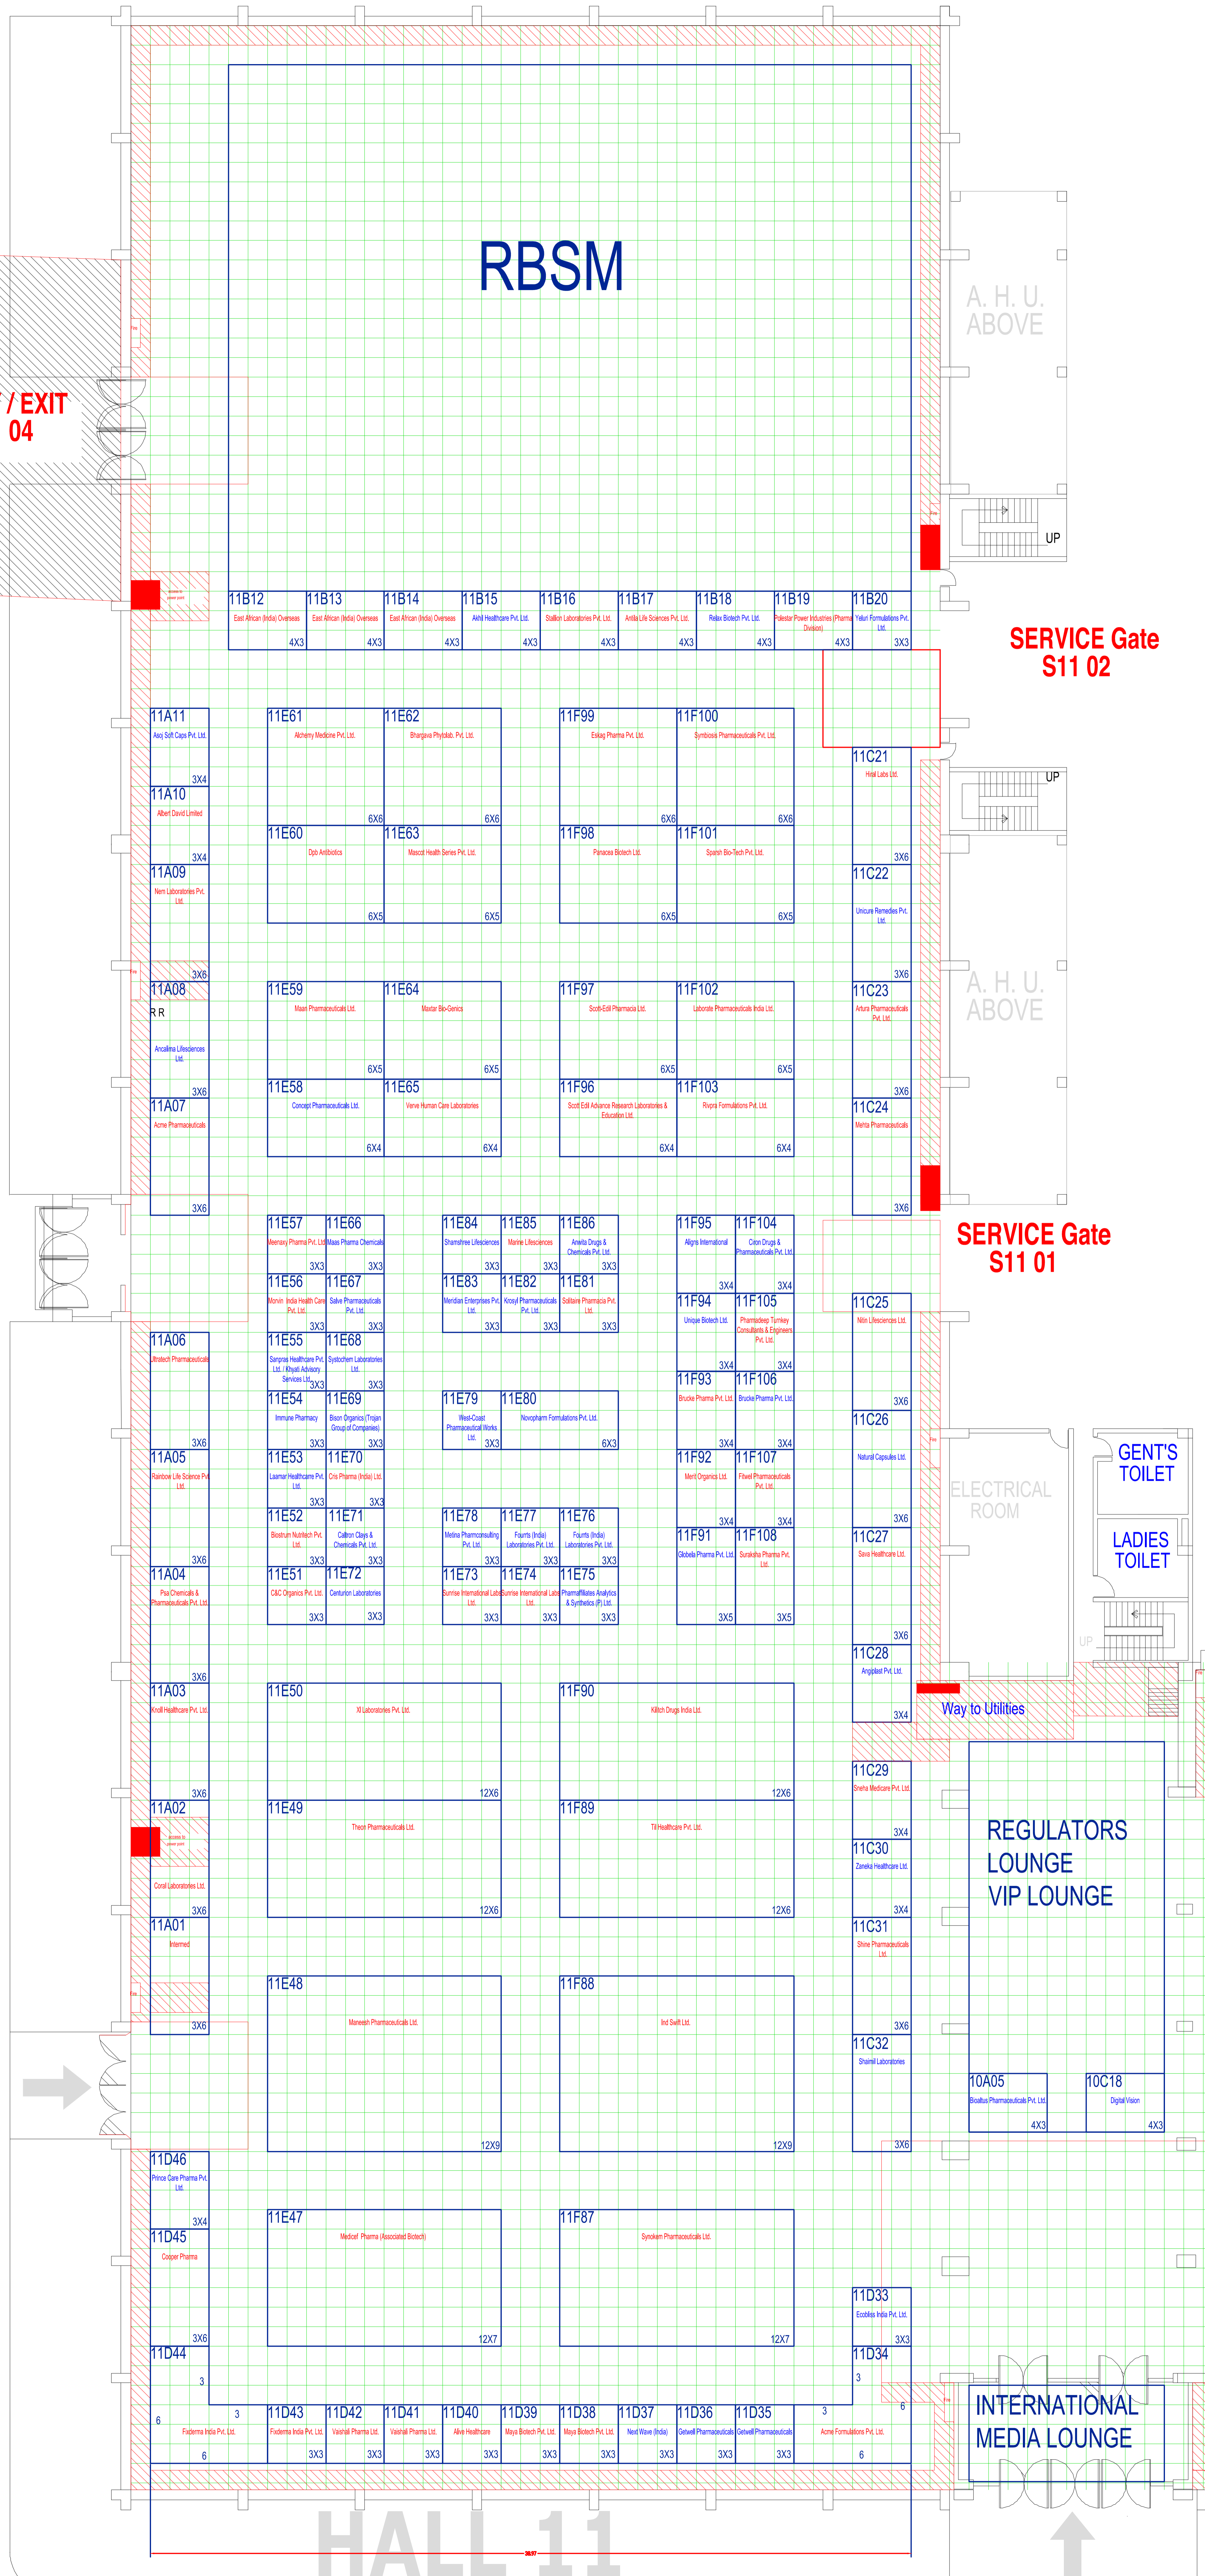

RBSM

ENTRY / EXIT
E11 04

A. H. U.
ABOVE

SERVICE Gate
S11 02

EMER. EXIT
E11 03

SERVICE Gate
S11 01

MAHANADI MARG

EMER. EXIT
E11 02

MAIN ENTRY
Hall 10/11

Entry/Exit E11 01

HALL 11

INTERNATIONAL
MEDIA LOUNGE

REGULATORS
LOUNGE
VIP LOUNGE

ELECTRICAL ROOM

GENT'S TOILET

LADIES TOILET