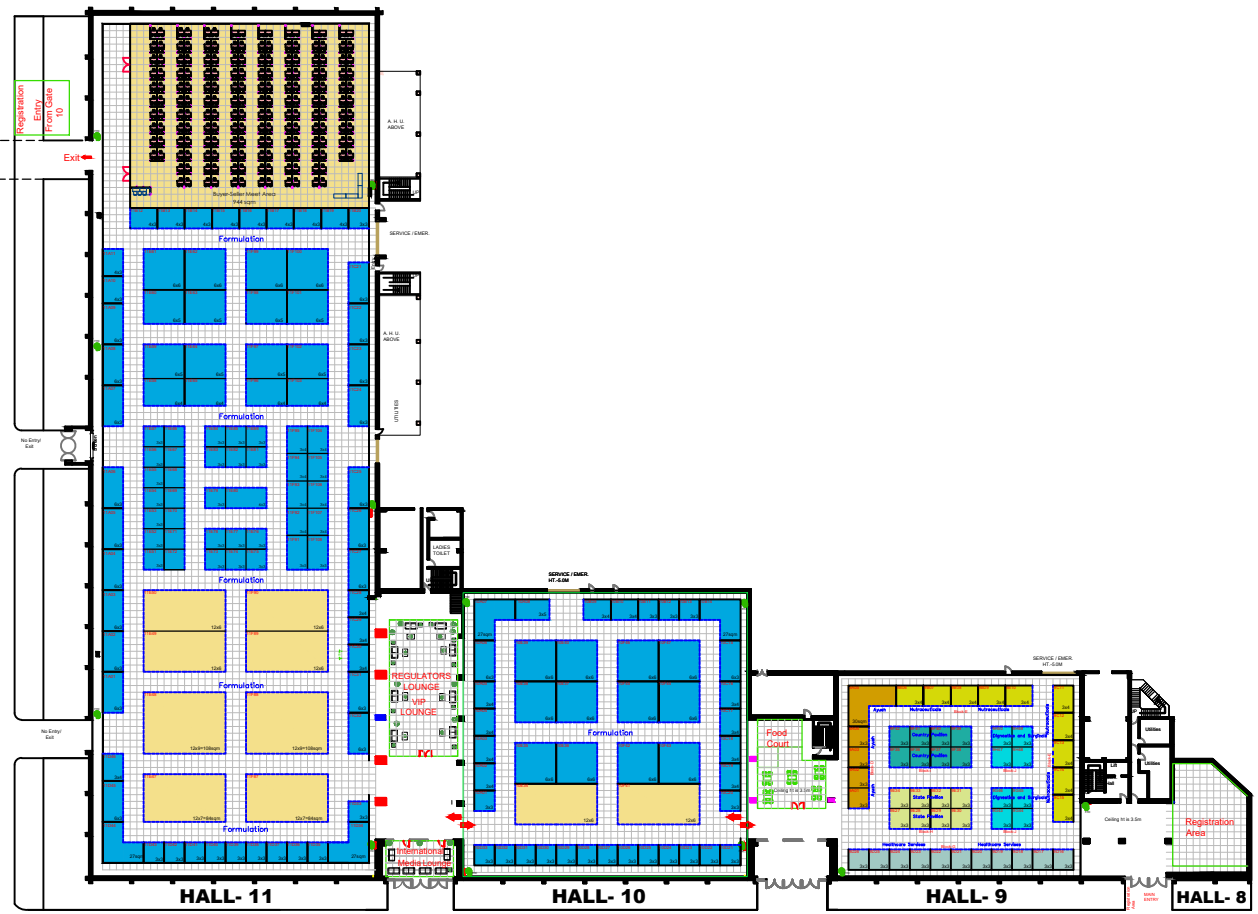

LAYOUT PLAN

HALL NO. 12 & 12 A

BIRD VIEW OF PRAGATI MAIDAN

IPHEX

INDIA 2018
Pharmacy of the World

Responsible Healthcare
8-10 May, Pragati Maidan, New Delhi